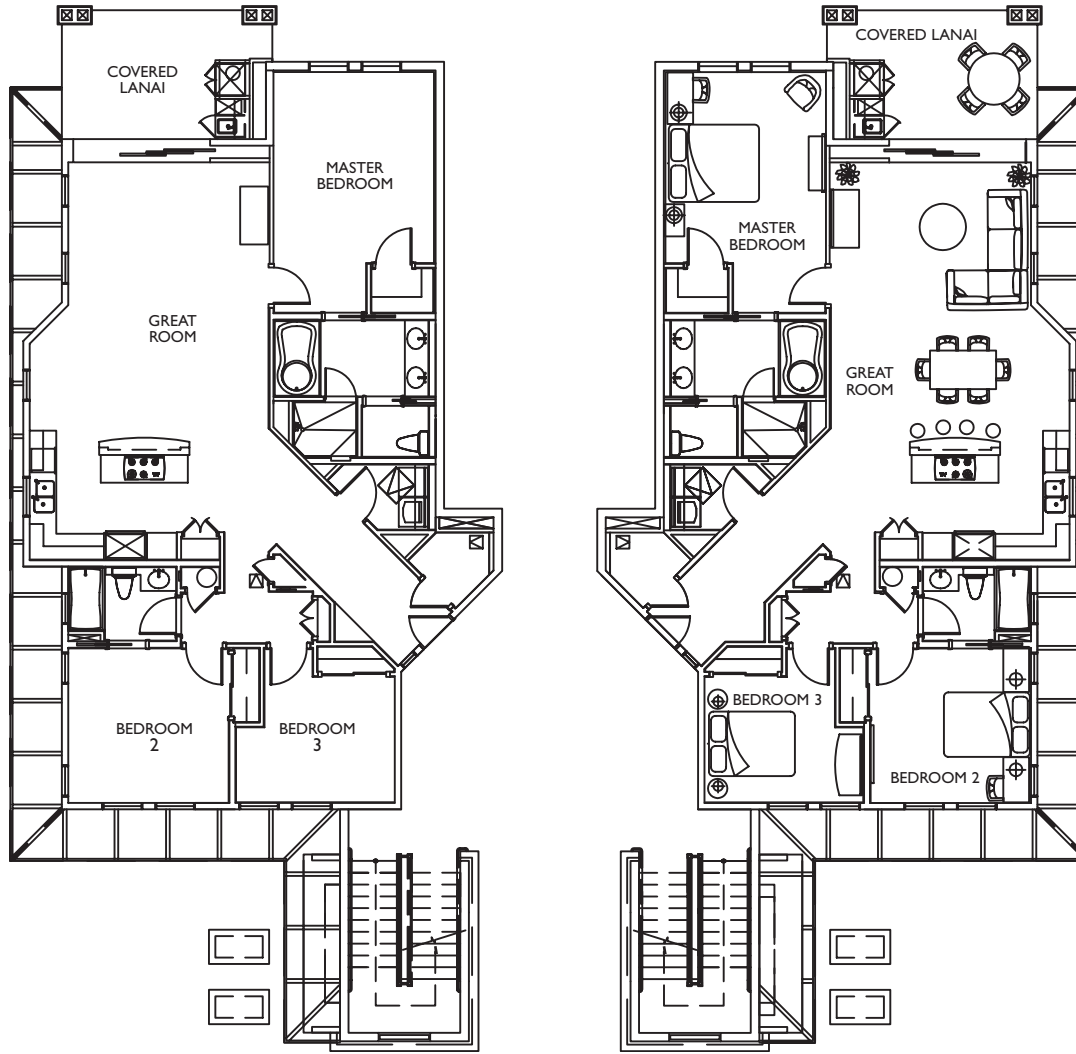

# GARDEN VILLAS

REPRESENTS UNITS A & K • 3 BEDROOMS, 2 BATHS

## GROUND FLOOR

Interior Space	1,554 sf aprox
Lanai	150 sf aprox
Total Living Space	1,704 sf aprox