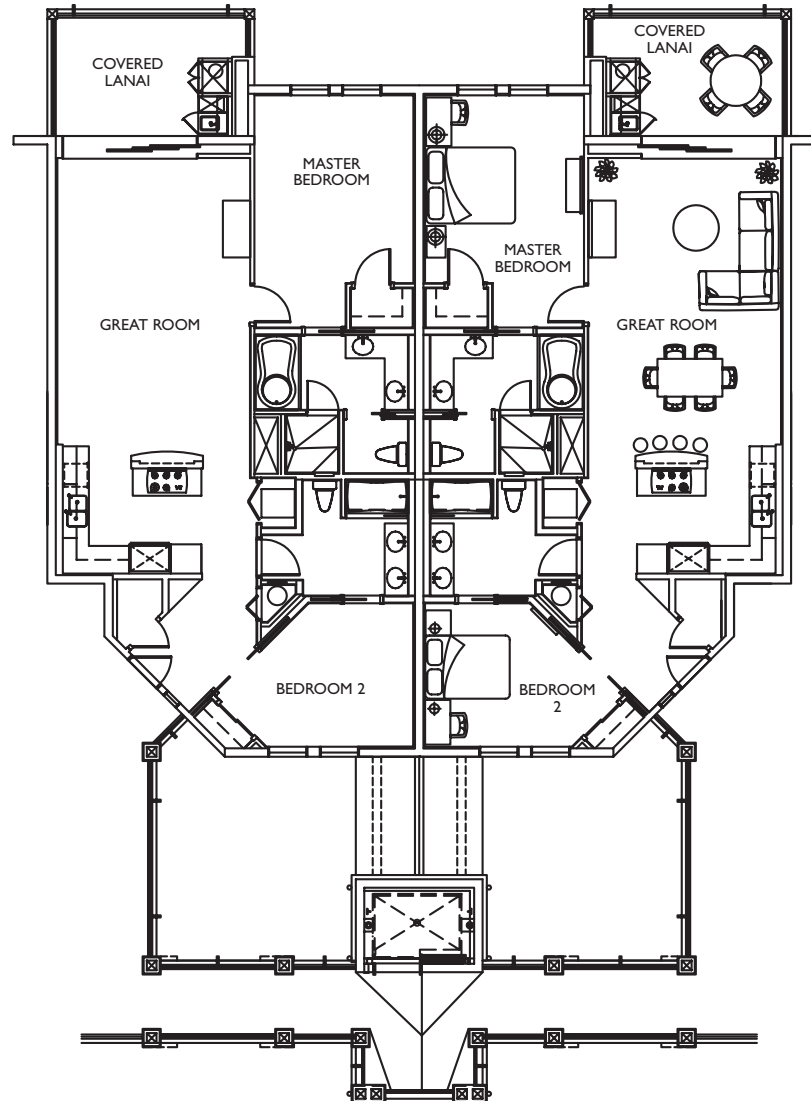

GARDEN VILLAS

REPRESENTS UNITS D & G • 2 BEDROOMS, 2 BATHS

GROUND FLOOR

Interior Space	1,270 sf aprox
Lanai	152 sf aprox
Total Living Space	1,422 sf aprox